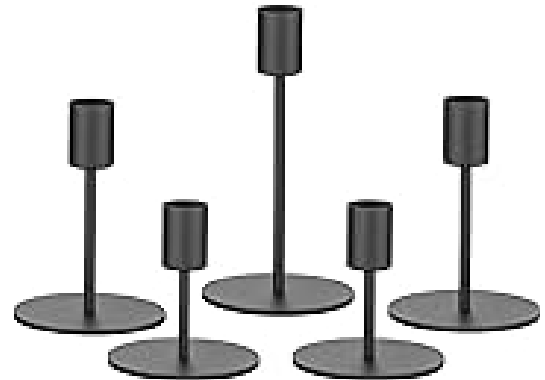

* Included in le MAUVE barrio's 'Tequila' Package & 'Endless LOVE' full service & design Package

DECOR

LANTERN SET OF 2
MODERN & RUSTIC OPTIONS

QTY: 4 SETS OF 4

\$40

CANDLE TAPER SETS
BLACK, GOLD & GLASS

QTY: 5 SETS OF 5